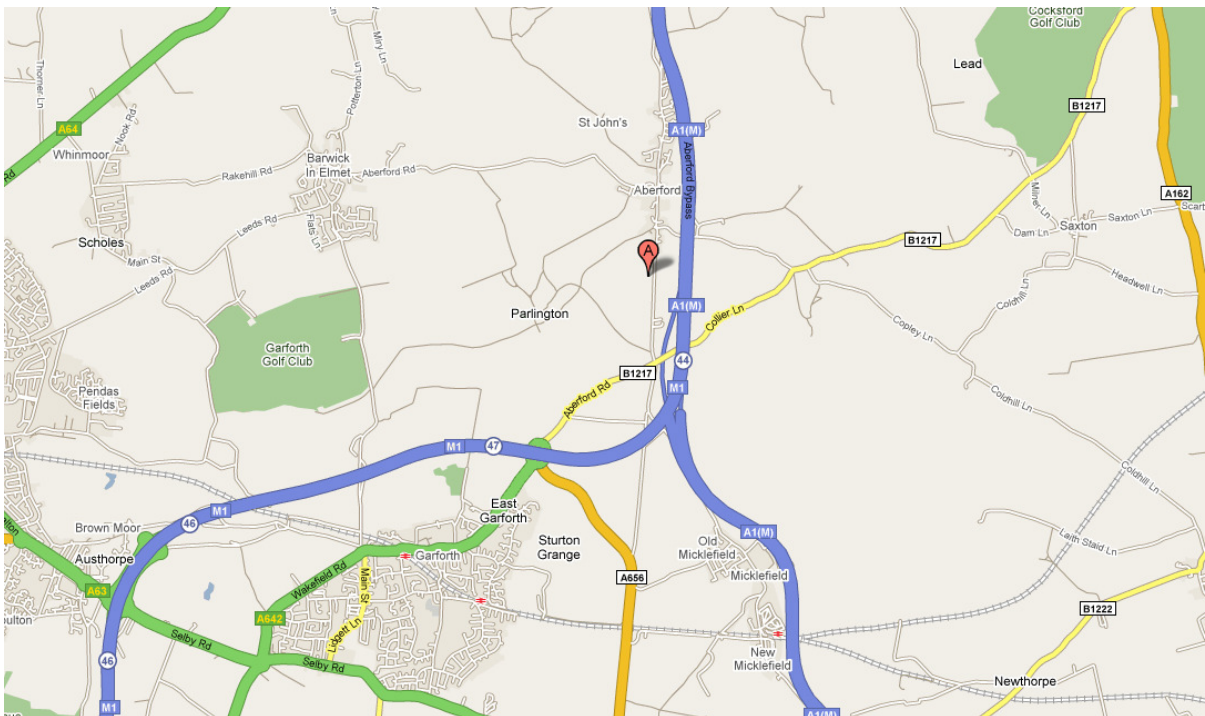

### **M1 Northbound**

Follow the M1 to J47 and take the first exit from the roundabout signposted to Lotherton Hall. Proceed for 1/4 mile and take the 1st left to Aberford and continue along this road for 1/2 mile. Priory Park can be found situated on your left.

### **A1 Southbound**

Follow the A1 to J45(A64) and take the 3rd roundabout exit, signposted to Aberford. Continue through Aberford village passing the The Swan public house on your right. Priory Park is situated a further 1/2 mile on your right.

### **A1 Northbound**

Follow the A1 to J45 (A64 Leeds) and follow signs for the A64 Leeds to the next roundabout, taking the first roundabout exit towards Aberford. Continue through Aberford village passing the The Swan public house on your right. Priory Park is situated a further 1/2 mile on your right.